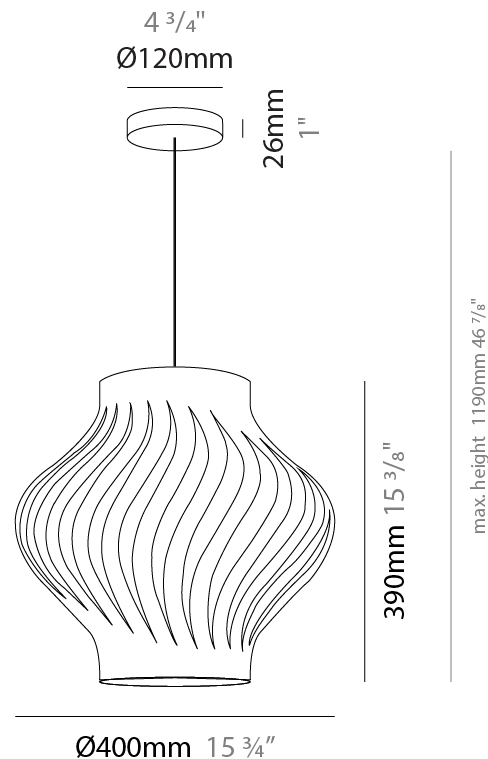

PROJECT	
TYPE	
SPECIFIER	
QUANTITY	
DATE	

HELIOS SHELL SUSPENSION

D61030- : D61030-WHI

base number

1. To build a product code in our configurator select the specify button on the base model # product page
2. To build a manual product code on this datasheet choose from the options listed below in blue font and add the suffix to the base model #

GENERAL

Series: Helios
Subseries: Helios Shell
Partner: Linea Zero
Division: Design
Installation: Suspension
Product Type: Pendant
Mounting Location: Ceiling

PHYSICAL

Shape: Abstract
Diameter (mm): 400
Diameter (in): 15 3/4
Height (mm): 390
Height (in): 15 3/8
Max. Overall Height (mm): 1190
Max. Overall Height (in): 46 7/8
Weight (kg): 1.5
Weight (lbs): 1.199
Diffuser: White - Polilux® Shade
Fixture Material: Polilux™/ Metal holder
Primary Material: Non-Static Polilux
Cable Details: Cable length 31" - White

ELECTRICAL

Number of Lamps: 1
Lamp Type: LED Retrofit
Bulb Included: Bulb Not Included
Total Output Wattage (W): 7
Max. Wattage Per Lamp (W): 7
Lamp Base: E26
Input Voltage (V): 120

LED

OPTICAL

RATINGS AND CERTIFICATIONS

Certified By: CSA Certified to UL and CSA Standards
IP rating: IP20